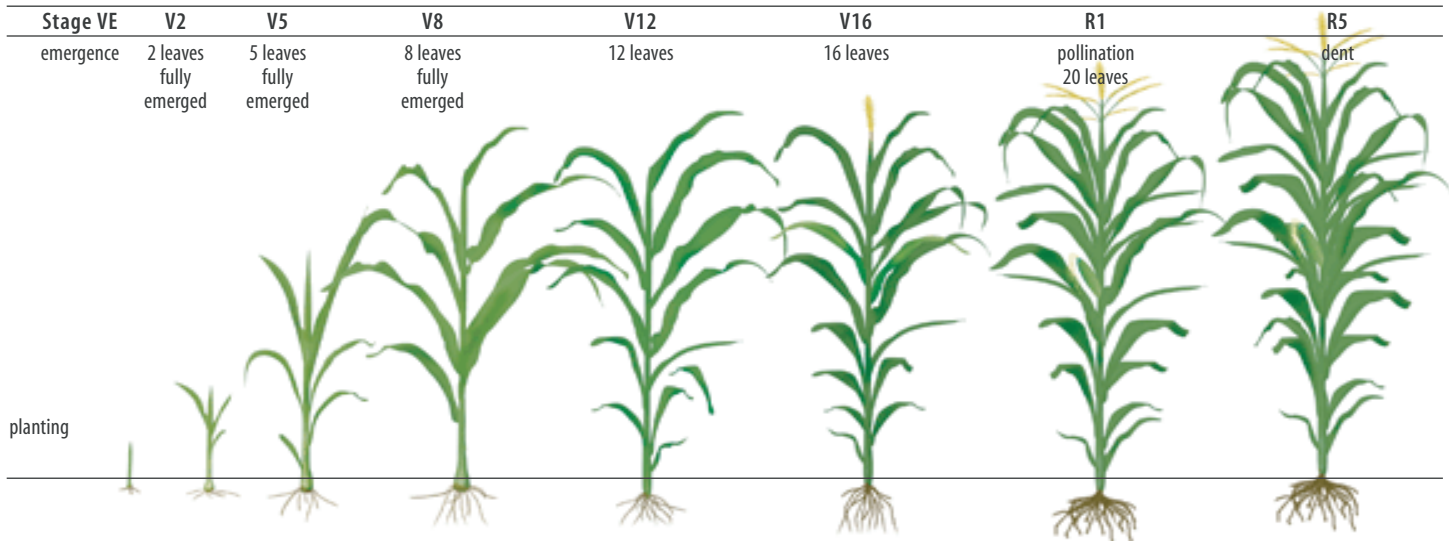

CROP GROWTH CHART – MAIZE

Stage	VE	V2	V5	V8	V12	V16	R1	R5		
Emergence	2 leaves fully emerged	5 leaves fully emerged	8 leaves fully emerged	12 leaves	16 leaves	pollination 20 leaves	dent			
Height (cm)	0	10	30	60			270	270		
Days	-6	-2	0	7	18	28	42	56	65	100